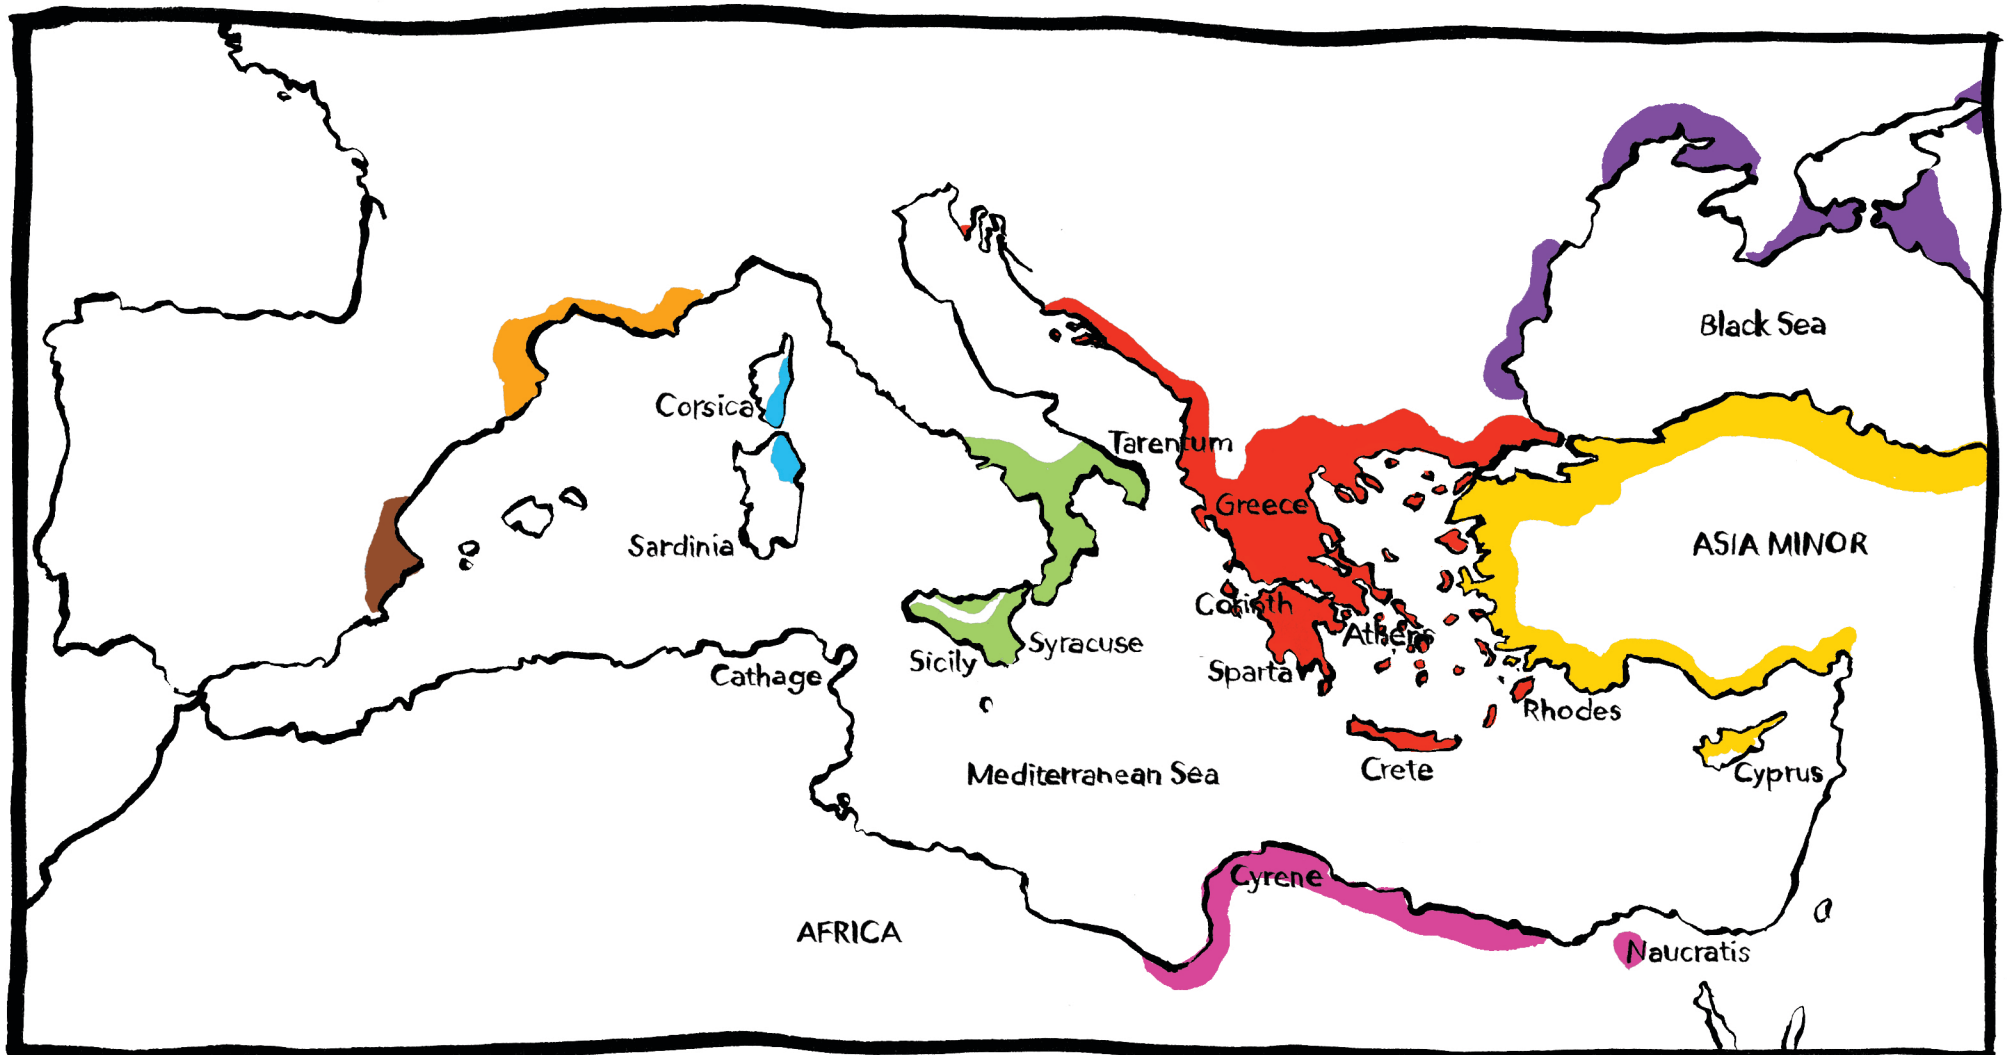

THE ANCIENT GREEK WORLD MAP

Colour in the Greek Mainland (red) and the Greek colonies with other colours:
Italy and Sicily (green), Sardinia and Corsica (blue), Black-Sea (purple), Asia Minor (yellow), Africa
(pink), Spain (brown) and France (orange).

Remember the colonies were all close to the sea.